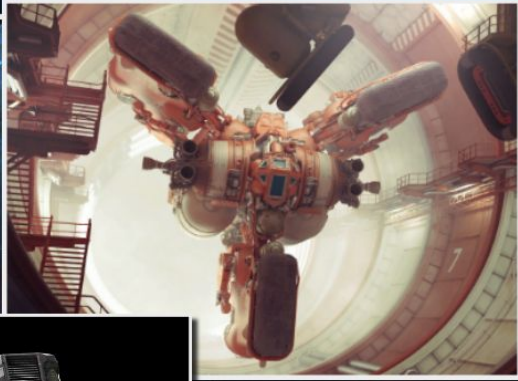

utterrim

cartoonish Mark Satoh

LOOK BOOK

*NOT FOR COMMERCIAL USE

TIMORSEY CREW

Fred Gambino

outer rim

THURSDAY GREY CREW:

HARDWARE

HAMMERHEAD C-1

CRAWLER C-1

HAMMERHEAD C-2

CRAWLER C-2

HAMMERHEAD C-3

S.A.I.C. SHENZHEN

outer rim